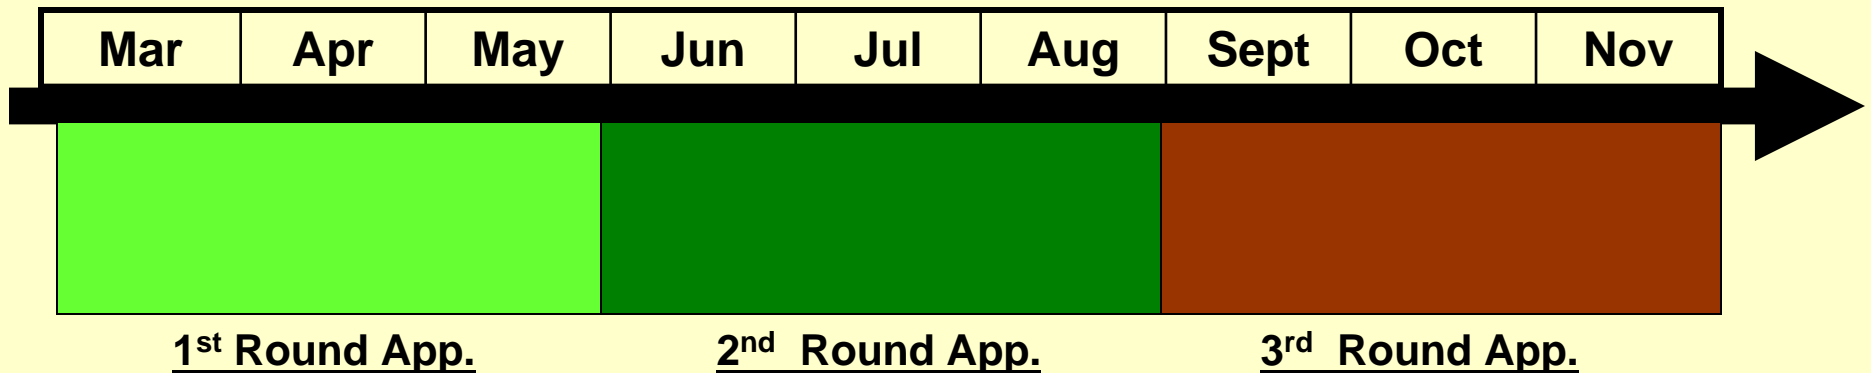

Turf Application Program

GREEN GRASS, LESS WEEDS

“On Time, All of the Time Chemical Applications”